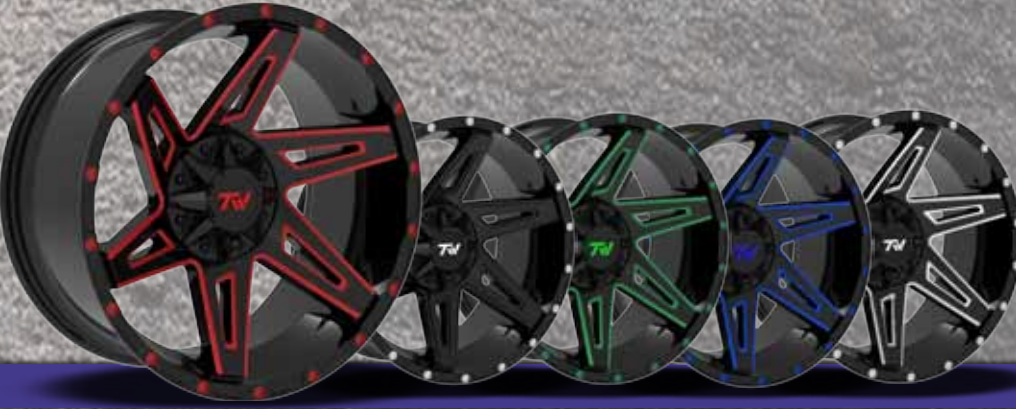

TW4 20X9" 20X10"